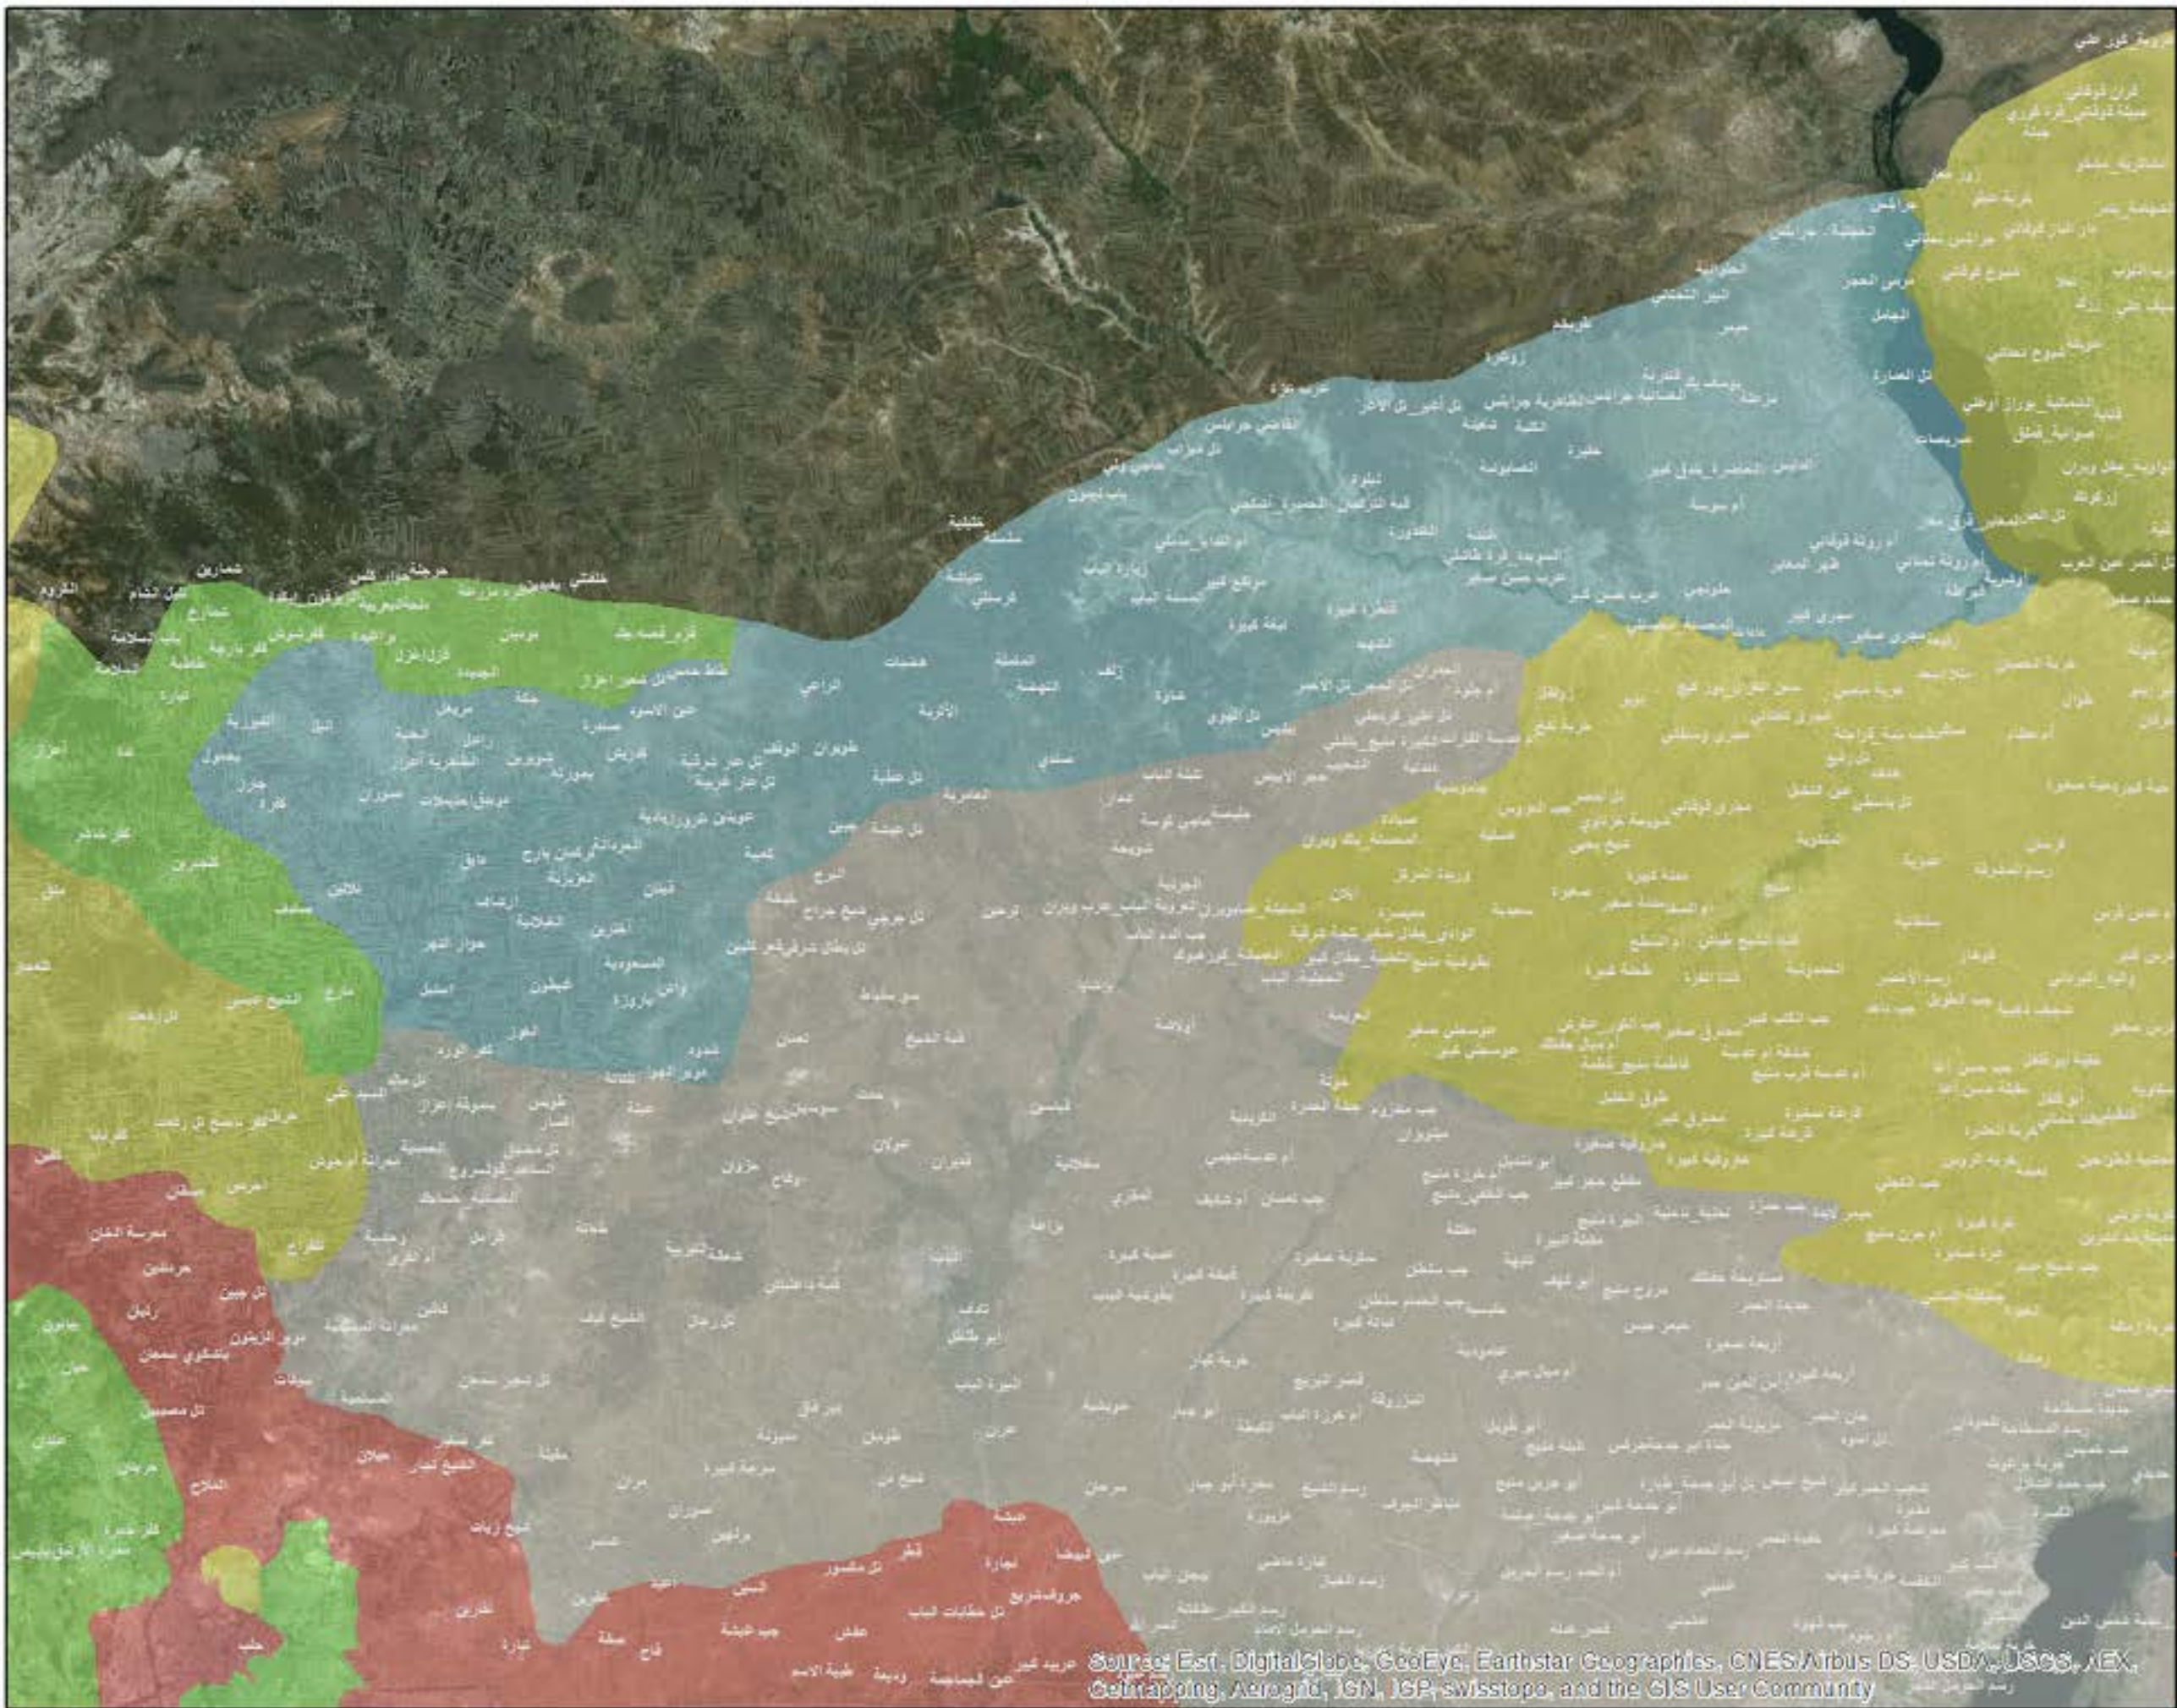

جستور

جستور للدراسات
Geospatial Studies

درع الفرات التطورات العسكرية 17/10/2016

- ### الرموز
- #### توزيع السيطرة
- فصائل المعارضة
 - الفصائل الكردية
 - تنظيم الدولة
 - درع الفرات
 - قوات الأسد

Coordinate System: UTM Zone 38N
 Datum: WGS 1984
 Spheroid: WGS 1984
 Prime Meridian: 43° 00' 00" E
 False Easting: 500,000.000
 False Northing: 500,000.000
 Central Meridian: 43.000
 Scale Factor: 0.999603
 UTM Zone Origin: 38,000
 Units: Meter

Disclaimer: The designers, authors and the publisher of this map do not imply responsibility for any claims or disputes on the legal status of any territory, territory or sea or its boundaries or concerning the delimitation of its borders or boundaries.

Source: Esri, DigitalGlobe, GeoEye, Earthstar Geographics, CNES/Airbus DS, USDA, USGS, AeroX, Geotrapping, Aerogrid, IGN, IGP, swisstopo, and the GIS User Community